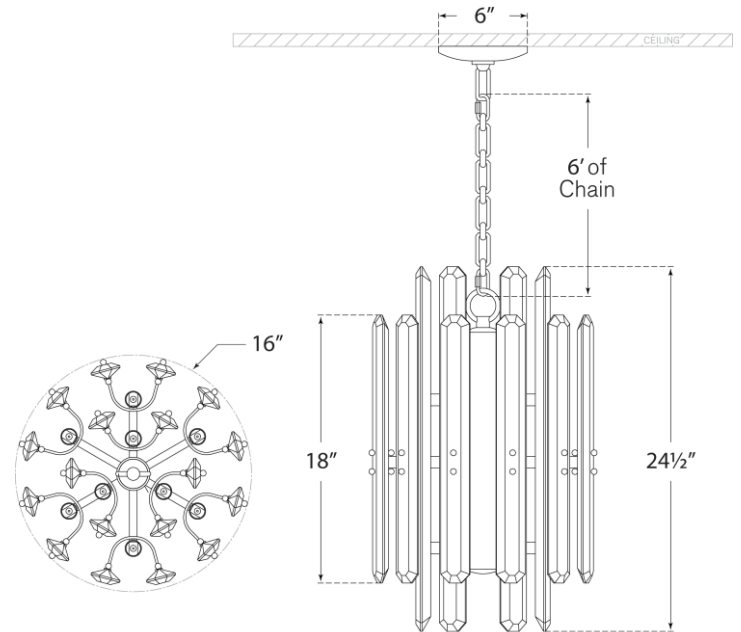

TEAR SHEET

Bonnington Tall Chandelier

Item # ARN 5128PN-ALB

Designer: AERIN

Height: 24.5"

Width: 16"

Canopy: 6" Octagon

Finishes: HAB, PN

Trim Options: ALB, CG

Socket: 12 - E12 Candelabra

Wattage: 12 - 40 C11

Weight: 58 Pounds

Note: UL Only | Alabaster is a Natural Stone | Variations in Color and Texture are Expected

Top View

Front View