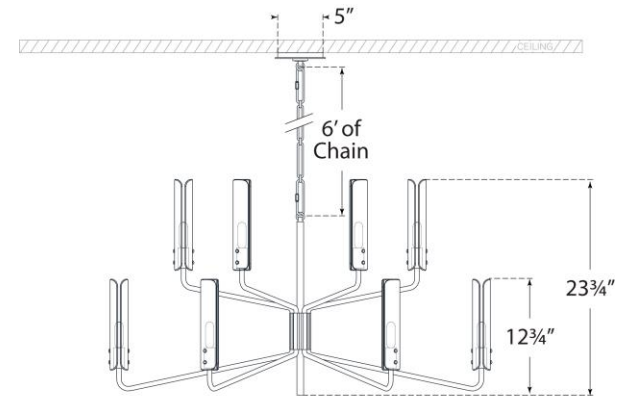

TEAR SHEET

Casoria Large Two-Tier Chandelier

Item # ARN 5484PN-CG

Designer: AERIN

Height: 23.75"

Width: 42.25"

Canopy: 5" Round

Finishes: BZ, HAB, PN

Glass Options: CG

Socket: 12 - E12 Candelabra

Wattage: 12 - 6.5 LED B11

Weight: 26 Pounds

Side View

Top View(1:2)