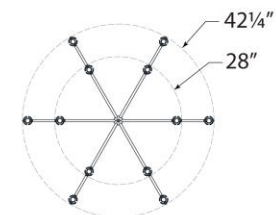

TEAR SHEET

Casoria Large Two-Tier Chandelier

Item # ARN 5484PN-CG

Designer: AERIN

Height: 23.75"

Width: 42.25"

Canopy: 5" Round

Finishes: BZ, HAB, PN

Glass Options: CG

Socket: 12 - E12 Candelabra

Wattage: 12 - 6.5 LED B11

Weight: 26 Pounds

Side View

Top View(1:2)