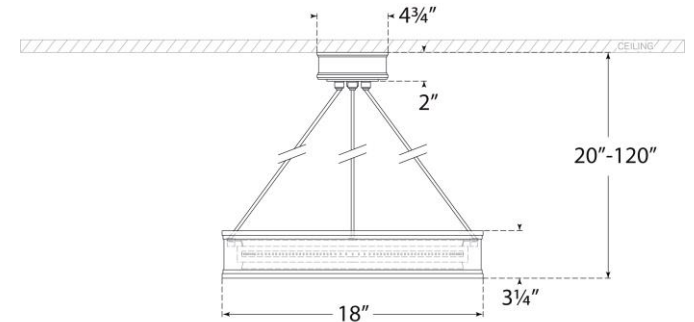

TEAR SHEET

Connery 18" Ring Chandelier

Item # CHC 1612BZ

Designer: Chapman & Myers

O/A Height: 15.5" - 120"

Fixture Height: 3.25"

Width: 18"

Canopy: 4.75" Round

Finishes: AB, BZ, PN, WHT

Lightsource: Dedicated LED

Wattage: 28w (2100lm)

Weight: 12 Pounds

Note: Height Not Adjustable After Installation

Front View

Bottom View