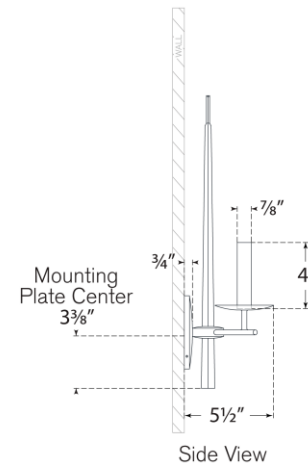

## Arnav Medium Double Sconce

Item # IKF 2732AI

Designer: Ian K. Fowler

Height: 18"

Width: 11.5"

Extension: 5.75"

Backplate: 4.5" Round

Finishes: AI

Socket: 2 - E12 Candelabra

Wattage: 2 - 5.5 LED C11

Weight: 6 Pounds

Top View

Side View

Front View