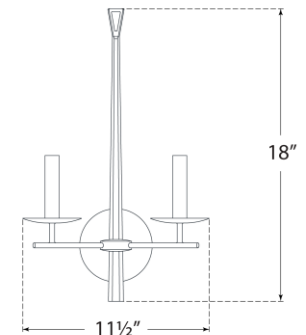

## Arnav Medium Double Sconce

Item # IKF 2732AI

Designer: Ian K. Fowler

Height: 18"

Width: 11.5"

Extension: 5.75"

Backplate: 4.5" Round

Finishes: AI

Socket: 2 - E12 Candelabra

Wattage: 2 - 5.5 LED C11

Weight: 6 Pounds

Top View

Side View

Front View