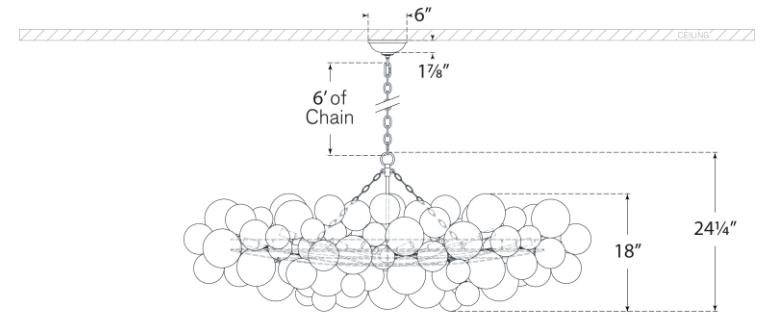

## Talia Large Linear Chandelier

Item # JN 5117G-CG

Designer: Julie Neill

Height: 24.25"

Width: 25.75" x 63.25"

Canopy: 6" Round

Finishes: BSL, G, PW

Glass Options: CG

Socket: 12 - E12 Candelabra

Wattage: 12 - 6.5 LED B11

Weight: 41 Pounds

Note: Assembly Required

Side View

Top View