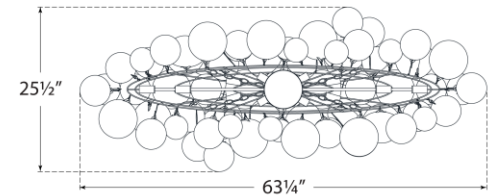

## Talia Large Linear Chandelier

Item # JN 5117G-CG

Designer: Julie Neill

Height: 24.25"

Width: 25.75" x 63.25"

Canopy: 6" Round

Finishes: BSL, G, PW

Glass Options: CG

Socket: 12 - E12 Candelabra

Wattage: 12 - 6.5 LED B11

Weight: 41 Pounds

Note: Assembly Required

Side View

Top View