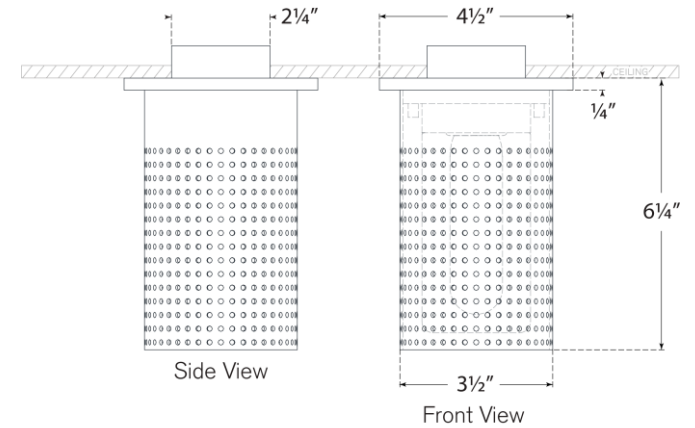

TEAR SHEET

Precision Short Monopoint Flush Mount

Item # KW 4053BZ-WG

Designer: Kelly Wearstler

Height: 6.25"

Width: 3.5"

Canopy: 4.5" Round

Finishes: AB, BZ, PN

Glass Options: WG

Socket: E26 Keyless

Wattage: 8 LED T10

Weight: 3 Pounds

Bottom View