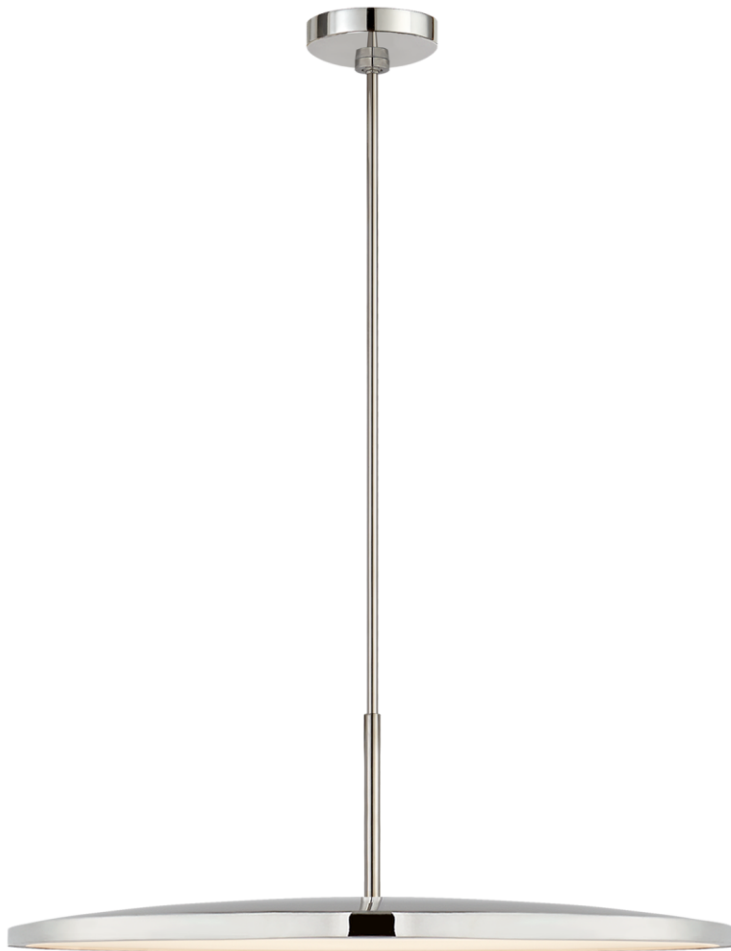

TEAR SHEET

Dot 22" Pendant

Item # PB 5003PN

Designer: Peter Bristol

O/A Height: 42.5"

Fixture Height: 7.5"

Min. Custom Height: 12"

Width: 23"

Canopy: 6" Round

Finishes: PN

Lightsource: Dedicated LED

Wattage: 53w (3800lm)

Weight: 17 Pounds

Note: Custom Height Available

Bottom View