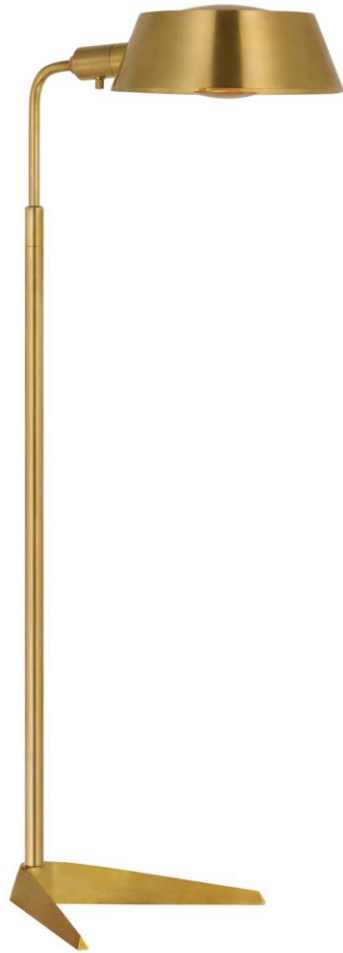

# TEAR SHEET

## Alfie Pharmacy Floor Lamp

Item # TOB 1148HAB

Designer: Thomas O'Brien

Height: 36.25" - 46.25"

Width: 12.5"

Extension: 16.25"

Base: 10" x 12.5" Triangle

Finishes: BZ/HAB, HAB, PN

Socket: E26 Keyless

Wattage: 15 LED A19

Weight: 12 Pounds