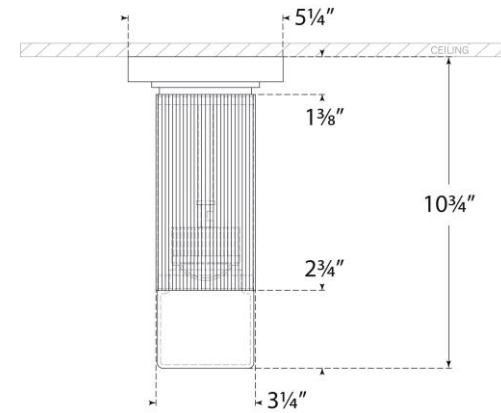

## Ace Mini Monopoint Flush Mount

Item # TOB 4350BZ-WG

Designer: Thomas O'Brien

Height: 10.75"

Width: 3.25"

Canopy: 5.25" Round

Finishes: BZ, HAB, PN

Glass Options: WG

Lightsource: Dedicated LED

Wattage: 12w (1400lm)

Weight: 3 Pounds

Front View

Bottom View