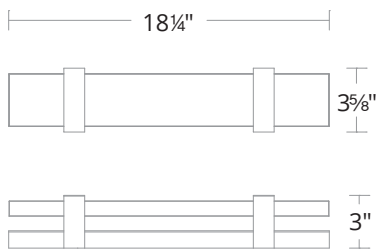

LINE DRAWING

SPECIFICATIONS

CRI	90
Dimming	ELV, TRIAC
Standards	ETL/cETL, Damp, Title 24, ADA

Model	Size	LED Color Temp	Finish	Voltage	Wattage	Weight	LED Lumens	Delivered Lumens
BWS18218	18"	3000K/3500K/4000K	AB Aged Brass BK Black CH Chrome	120V	29W	4 lb	1850	1650

Example: BWS18218-BK