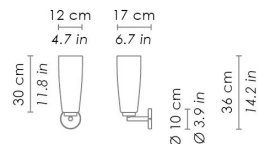

PERLE

WALL

Handcrafted mouth-blown glass in various colours, a combination of transparency and glass paste. Chromed - painted metal parts .

CODE COLOR

ZA-LPR0801	Clear	
ZA-LPR0806	Orange	
ZA-LPR0807	Blue	
ZA-LPR0809	Grey	
ZA-LPR0811	Red	
ZA-LPR0813	Apple green	

DIMENSIONS AND HOLES

Dimensions \varnothing 12 - h 36 cm / \varnothing 4,7 - h 14,2 in

ILLUMINOTECHNICAL SPECIFICATIONS

Source E26
Total Watt 100 W

ELECTRICAL SPECIFICATIONS

Driver N/A
Voltage 120V
Frequency 50 - 60 HZ