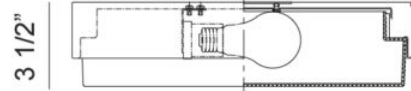

Ø14 1/2"

3 1/2"

M13203CH

SPECIFICATION SHEET

Finish	Chrome
Shade	White Glass
Shade Dimension	Ø13 3/4" x 1 1/4"H
Dimension	Ø14 1/2" x 3 1/2"H
Lamping	3 x 10W LED Medium Base-E26 120V
Location	Dry
Warranty	1 year fixture warranty