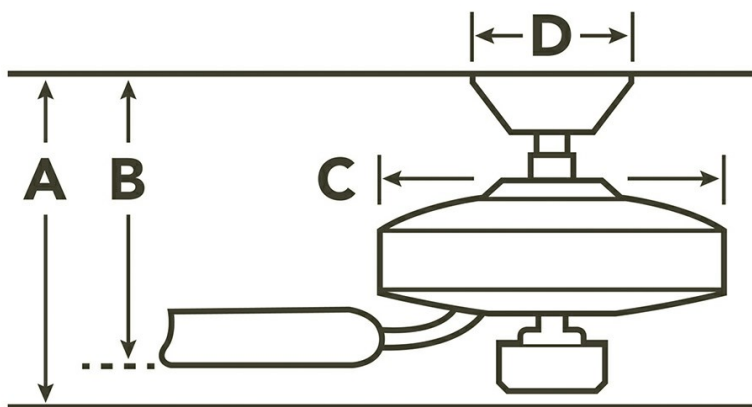

Jace Collection
60 Inch Jace Fan LED WHT
 310360WH1 (Textured White)

Project Name: _____
 Location: _____
 Type: _____
 Qty: _____
 Comments: _____

Dimensions

Downrod	A	B	C	D
1.00 OD X 4.50	15.25	13.00	9.00	6.75

Product Information

Product ID	310360WH1
Finish	Textured White
Blade Finish	Bamboo
Collection	Jace Collection

Specifications

Number of Blades	3
Blades Included	Yes
Blade Pitch	12 Degrees
Blade Sweep	60"
Blades Reversible	No
Blade Material	ABS
Optional Blades Available	No
Downrod 1	1.00 OD X 4.50
Primary Control System	3 Speed Wall Control Full Function
Remote Included	No
Wall Control Included	Yes
Low Ceiling Adaptable	No
Lead Wire Length	78.00"
Motor Size	188MM X 15MM
Motor Type	AC