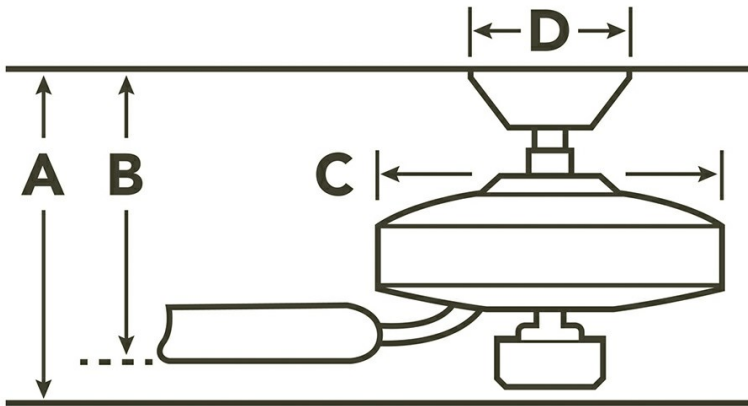

Arkwet Patio Collection
52 Inch Arkwet Fan WSP
 339629WSP (Weathered Steel Powder Coat)

Project Name: _____
 Location: _____
 Type: _____
 Qty: _____
 Comments: _____

Product Information

Product ID	339629WSP
Finish	Weathered Steel Powder Coat
Blade Finish	Satin Black/Silver
Collection	Arkwet Patio Collection

Specifications

Number of Blades	3
Blades Included	Yes
Blade Pitch	13 Degrees
Blade Sweep	52"
Blades Reversible	No
Blade Material	ABS
Optional Blades Available	No
Downrod 1	1.00 OD X 4.50
Primary Control System	Pull Chain
Remote Included	No
Wall Control Included	No
Low Ceiling Adaptable	No
Lead Wire Length	78.00"
Motor Size	172MM X 17MM
Motor Type	AC

Dimensions

Downrod	A	B	C	D
1.00 OD X 4.50	13.75	11.00	7.50	5.85

Downlight

Watts	49/12
Optional Light Kit Available	No

Safety Listings & Certifications

Safety Rated	Wet
Warranty	www.kichler.com/warranty

Installation