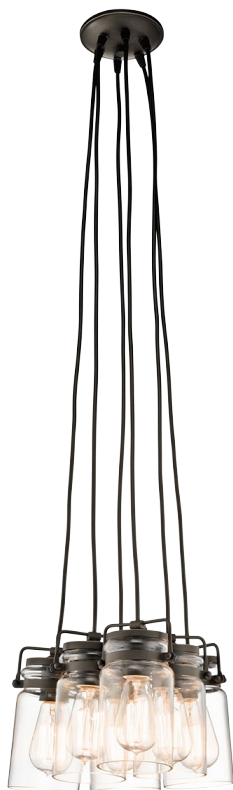

Brinley Collection
Brinley 6 Light Pendant OZ
 42877OZ (Olde Bronze)

Project Name: _____
 Location: _____
 Type: _____
 Qty: _____
 Comments: _____

Ordering Information

Product ID	42877OZ
Finish	Olde Bronze
Available Finishes	NI, OZ
Collection	Brinley Collection

Dimensions

Base Backplate	5.75 DIA
Weight	10.02 LBS

Specifications

Material	Steel
Diffuser Description	Clear

Electrical

Voltage	120 V
---------	-------

Qualifications

Safety Rated	Dry
Warranty	www.kichler.com/warranty

Primary Lamping

Light Source	Incandescent
Lamp Included	Not Included
# of Bulbs/LED Modules	6
Max or Nominal Watt	100W
Socket Wire	105
Socket Type	Medium
Lamp Type	A19

Dimensions

Height	7.75"
Overall Height	124.00"
Width	12.00"