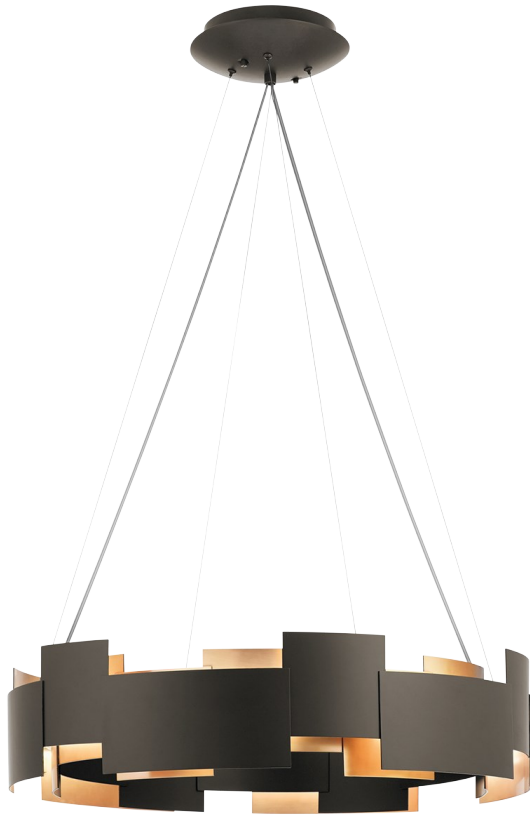

Moderne Collection
Moderne 2 Light LED Chandelier/Pendant OZ
 42992OZLED (Olde Bronze)

Project Name: _____
 Location: _____
 Type: _____
 Qty: _____
 Comments: _____

Dimensions

Height	6.75"
Overall Height	81.00"
Width	26.50"

Ordering Information

Product ID	42992OZLED
Finish	Olde Bronze
Available Finishes	OZ, SN
Collection	Moderne Collection

Dimensions

Base Backplate	7.00 DIA
Weight	45.00 LBS

Photometrics

Kelvin Temperature	2700 K
Color Rendering Index	90

Specifications

Material	Steel
Diffuser Description	Polycarbonate
Shade Description	Polycarbonate

Electrical

Dimmable	Yes
Dimmable Notes	This LED is compatible with most standard incandescent dimmers, LED dimmers, and electronic low voltage dimmers. For more information, go to Kichler.com\dimming .
Voltage	120 V
Input Voltage	Single(120)