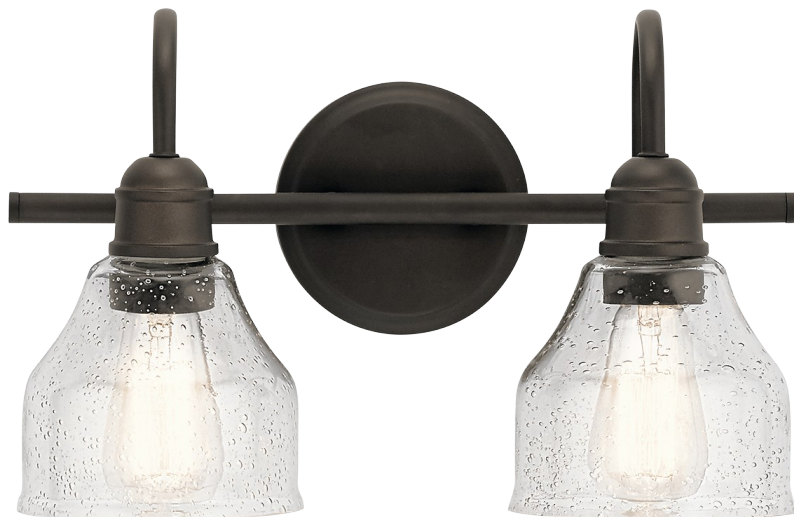

Avery Collection
Avery 2 Light Bath Light OZ
 45972OZ (Olde Bronze)

Project Name: _____
 Location: _____
 Type: _____
 Qty: _____
 Comments: _____

Ordering Information

Product ID	45972OZ
Finish	Olde Bronze
Available Finishes	NI, OZ
Collection	Avery Collection

Dimensions

Extension	8.00"
Height from center of Wall opening	4.00"
Base Backplate	5.00 DIA
Weight	3.10 LBS

Specifications

Material	Steel
Diffuser Description	Clear Seeded

Electrical

Voltage	120 V
---------	-------

Qualifications

Safety Rated	Damp
Warranty	www.kichler.com/warranty

Installation

Install Glass Up or Down	Yes
--------------------------	-----

Primary Lamping

Light Source	Incandescent
Lamp Included	Not Included
# of Bulbs/LED Modules	2
Socket Wire	150
Socket Type	Medium
Lamp Type	A19

Dimensions

Height	9.25"
Width	14.75"

Alternate Lamps

Lamp Included	Bulb Listing	Light Source	Max Wattage/Range	Bulb Product ID	Dimming
No	Alternate	INCA	60W	4071CLR	