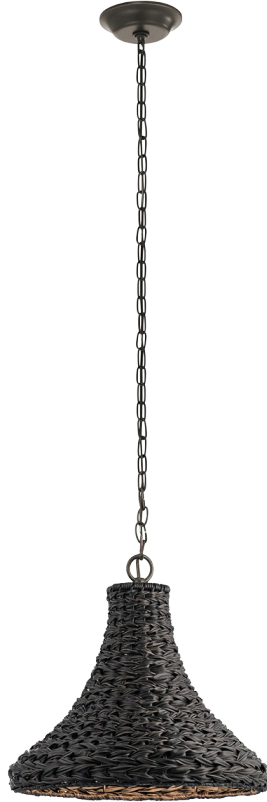

Palisades Collection
Palisades 1 Light Outdoor Pendant OZ
 49808OZCW (Olde Bronze)

Project Name: _____
 Location: _____
 Type: _____
 Qty: _____
 Comments: _____

Ordering Information

Product ID	49808OZCW
Finish	Olde Bronze
Available Finishes	OZ, OZ
Collection	Palisades Collection

Dimensions

Base Backplate	6.00 DIA
Chain/Stem Length	72.00"
Weight	4.40 LBS

Specifications

Material	Synthetic Wicker
Shade Description	Chestnut

Electrical

Voltage	120 V
Lead Wire Length	34.00"

Qualifications

Safety Rated	Damp
Warranty	www.kichler.com/warranty

Primary Lamping

Light Source	Incandescent
Lamp Included	Not Included
# of Bulbs/LED Modules	1
Socket Wire	105
Socket Type	Medium
Lamp Type	A19

Dimensions

Height	15.25"
Overall Height	89.00"
Width	16.00"

Alternate Lamps

Lamp Included	Bulb Listing	Light Source	Max Wattage/Range	Bulb Product ID	Dimming
No	Alternate	INCA	60W	4071CLR	
No	Hybrid	CFL	13-15W		