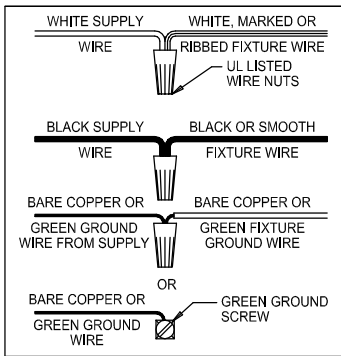

CAUTION: Read instructions carefully and turn electricity off at main circuit breaker panel before beginning installation.

500078, 500079

*****

WARNING - If any Special Control Devices are used with this Fixture, Follow the Instructions Carefully to assure full compliance with N.E.C. requirements. If there are any questions, contact a Qualified Electrical Contractor.

WARNING - This product contains chemicals known to the State of California to cause cancer, birth defects and /or other reproductive harm. Thoroughly wash hands after installing, handling, cleaning, or otherwise touching this product.
CAUTION - All glass is fragile, use care when handling Glass component(s) and or Lamp(s).

*****

CANOPY MOUNTING & WIRE CONNECTION ASSEMBLY STEPS:

1. D,E → A
2. K → D
3. B,A → C
4. F → N
5. N → P
6. P → Q
7. M → L,N
8. F → P,N,M,L
9. F → G
10. H,J → D
11. P → V
12. U → R
13. Z → T
14. S,W → T

ADJUST HEIGHT WITH "D"
N → A (TO LOCK)
RÉGLEZ LA HAUTEUR AVEC "D"
N → A (À VERROUILLER)
AJUSTA LA ALTURA CON "D"
N → A (APRETAR)

**B, C, G & U
(NOT FURNISHED)
(NON FOURNIE)
(NO INCLUIDA)**