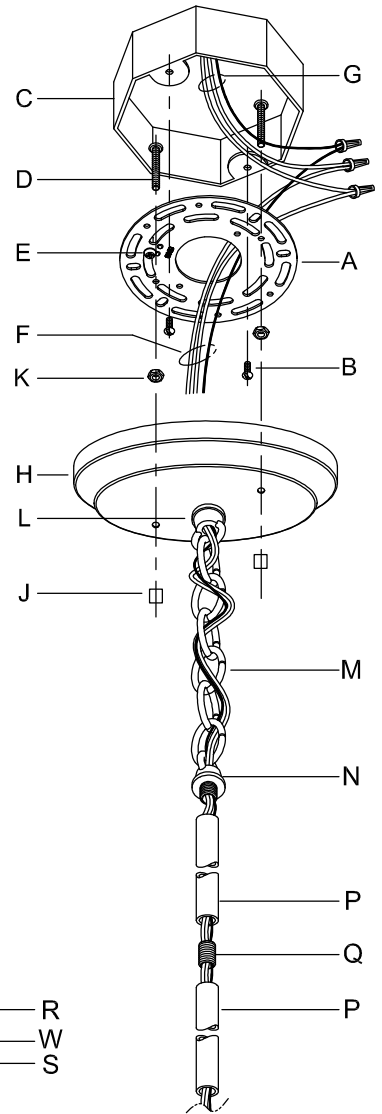

CAUTION: Read instructions carefully and turn electricity off at main circuit breaker panel before beginning installation.

500078, 500079

WARNING - If any Special Control Devices are used with this Fixture, Follow the Instructions Carefully to assure full compliance with N.E.C. requirements. If there are any questions, contact a Qualified Electrical Contractor.

CANOPY MOUNTING & WIRE CONNECTION ASSEMBLY STEPS:

1. D,E → A
2. K → D
3. B,A → C
4. F → N
5. N → P
6. P → Q
7. M → L,N
8. F → P,N,M,L
9. F → G
10. H,J → D
11. P → V
12. U → R
13. Z → T
14. S,W → T

ADJUST HEIGHT WITH "D"
 N → A (TO LOCK)
 RÉGLEZ LA HAUTEUR AVEC "D"
 N → A (À VERROUILLER)
 AJUSTA LA ALTURA CON "D"
 N → A (APRETAR)

**B, C, G & U
 (NOT FURNISHED)
 (NON FOURNIE)
 (NO INCLUIDA)**

P500078

P500079

Instructions d'Assemblage et Installation

MISE EN GARDE: Lire les instructions avec soin et couper le courant au disjoncteur central avant de commencer l'installation.