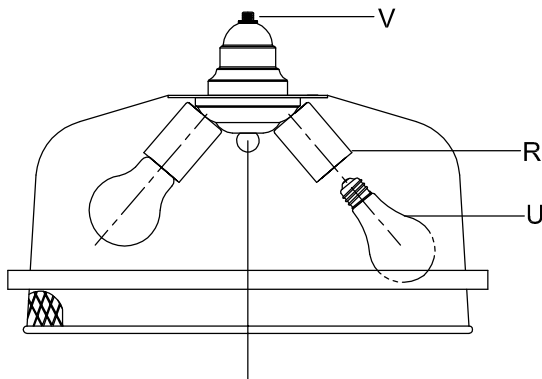

CAUTION: Read instructions carefully and turn electricity off at main circuit breaker panel before beginning installation.

500078, 500079

*****

WARNING - If any Special Control Devices are used with this Fixture, Follow the Instructions Carefully to assure full compliance with N.E.C. requirements. If there are any questions, contact a Qualified Electrical Contractor.

WARNING - This product contains chemicals known to the State of California to cause cancer, birth defects and /or other reproductive harm. Thoroughly wash hands after installing, handling, cleaning, or otherwise touching this product.
CAUTION - All glass is fragile, use care when handling Glass component(s) and or Lamp(s).

*****

CANOPY MOUNTING & WIRE CONNECTION ASSEMBLY STEPS:

1. D,E → A
2. K → D
3. B,A → C
4. F → N
5. N → P
6. P → Q
7. M → L,N
8. F → P,N,M,L
9. F → G
10. H,J → D
11. P → V
12. U → R
13. Z → T
14. S,W → T

ADJUST HEIGHT WITH "D"
N → A (TO LOCK)
RÉGLEZ LA HAUTEUR AVEC "D"
N → A (À VERROUILLER)
AJUSTA LA ALTURA CON "D"
N → A (APRETAR)

**B, C, G & U
(NOT FURNISHED)
(NON FOURNIE)
(NO INCLUIDA)**

P500078