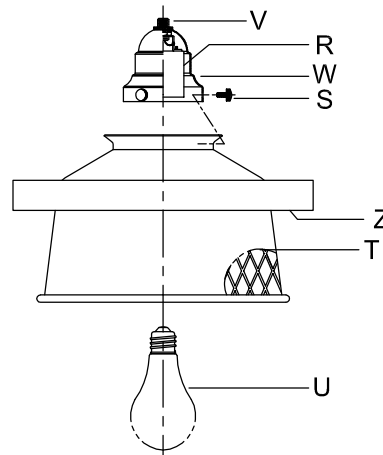

CAUTION: Read instructions carefully and turn electricity off at main circuit breaker panel before beginning installation.

500078, 500079

*****

WARNING - If any Special Control Devices are used with this Fixture, Follow the Instructions Carefully to assure full compliance with N.E.C. requirements. If there are any questions, contact a Qualified Electrical Contractor.

WARNING - This product contains chemicals known to the State of California to cause cancer, birth defects and /or other reproductive harm. Thoroughly wash hands after installing, handling, cleaning, or otherwise touching this product.
CAUTION - All glass is fragile, use care when handling Glass component(s) and or Lamp(s).

*****

CANOPY MOUNTING & WIRE CONNECTION ASSEMBLY STEPS:

1. D,E → A
2. K → D
3. B,A → C
4. F → N
5. N → P
6. P → Q
7. M → L,N
8. F → P,N,M,L
9. F → G
10. H,J → D
11. P → V
12. U → R
13. Z → T
14. S,W → T

ADJUST HEIGHT WITH "D"
N → A (TO LOCK)
RÉGLEZ LA HAUTEUR AVEC "D"
N → A (À VERROUILLER)
AJUSTA LA ALTURA CON "D"
N → A (APRETAR)

**B, C, G & U
(NOT FURNISHED)
(NON FOURNIE)
(NO INCLUIDA)**

P500079