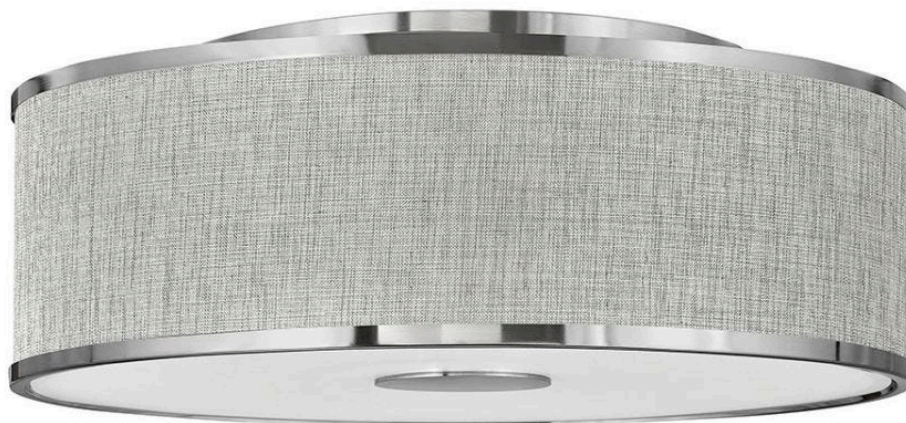

GALERIE

COLLECTION

HALO HEATHERED GRAY

LARGE FLUSH MOUNT

42009BN

Designed with luminosity top of mind, Halo is held within an oversized lockup encased in a sleek flat disk design element. It is complemented by an Off White Linen or Heather Gray Linen shade, accompanied by a Black or Brushed Nickel finish, and easily completes any space with both form and function top of mind.

FINISH: Brushed Nickel

SHADE: Heathered Gray Linen

WIDTH: 24.3"

HEIGHT: 8.8"

LIGHT SOURCE: LED Lamp

WATTAGE: 4-17w Med. LED

HINKLEY

HINKLEY
33000 Pin Oak Parkway
Avon Lake, OH 44012