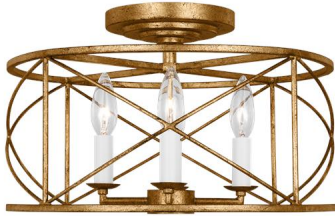

GENERATION LIGHTING

CF1134ADB: Medium Semi-Flush Mount

Dimensions:

Diameter:	15"	Wire:	8" (color/Black/White)
Width:	15"	Mounting Proc.:	Screw(s)
Height:	9"	Connection:	Mounted To Box

Bulbs:

4 - Candelabra Torpedo 60w Max. 120v - Not included

Features:

- Meets Title 24 energy efficiency standards
- Title 24 compliant if used with Joint Appendix (JA8) approved light bulbs listed in the California Energy Commission Appliance database.

Material List:

1 Body - Steel - Antique Gild
4 Candle Cover - Steel - Cream

Safety Listing:

Safety Listed for Damp Locations

Collection: Beatrix

UPC #: 014817630060

Finish: Antique Gild (ADB)

Backplate / Canopy Details:

Type	Height / Length	Width	Depth	Diameter	Outlet Box Up	Outlet Box Down
Canopy	1 1/8			10		